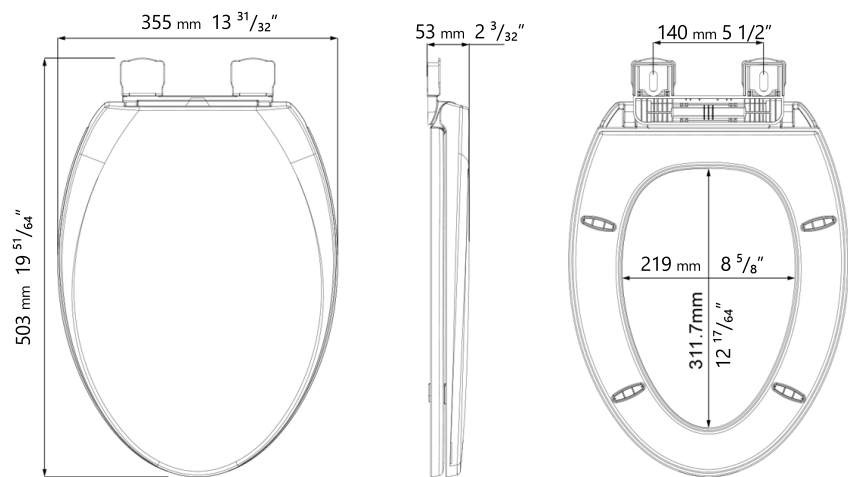

5502-017 Round

\*\*dimensions may vary within an acceptable range of tolerance

5502-019 Elongated

\*\*dimensions may vary within an acceptable range of tolerance

## Features and Specifications

- soft close toilet seat with lid
- mounting hardware included
- colour: soft white
- 1 year limited warranty

- material: polypropylene
- HDPE plastic hinges
- POM copolymer screws and fittings