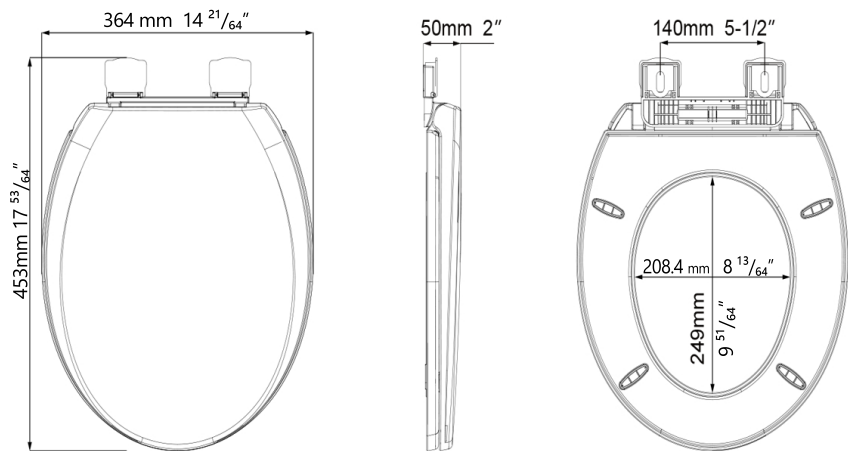

5502-017 Round

\*\*dimensions may vary within an acceptable range of tolerance

5502-019 Elongated

\*\*dimensions may vary within an acceptable range of tolerance

## Features and Specifications

- soft close toilet seat with lid
- mounting hardware included
- colour: soft white
- 1 year limited warranty

- material: polypropylene
- HDPE plastic hinges
- POM copolymer screws and fittings